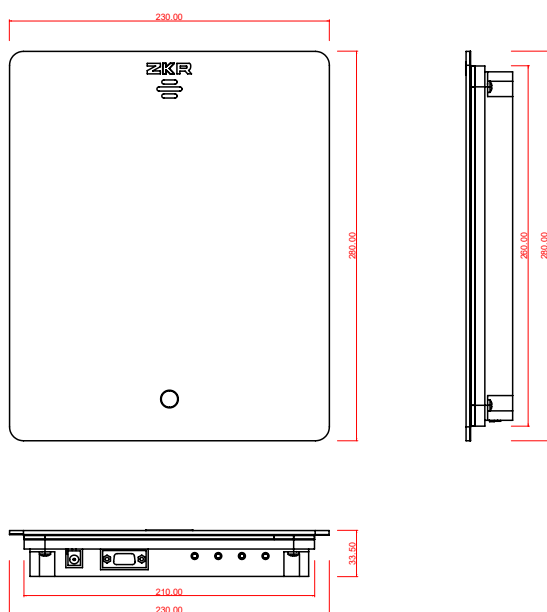

Air Dotmatrix Nurse Panel

ZKRUNCWRNCSPC10

ZKR

- Displays 4 calls simultaneously
- Other calls are held in queue and shown on screen in order of priority
- Adjustable 5 digits can show room and bed number
- LED indicator shows call status
 - Red – Normal Call
 - Green – Nurse Presence
 - Blue – Emergency / WC Call
- 433 MHz wireless frequency
- Can output active calls and logs to an Air Basic Reporter Software installed PC via serial port
- Programmable manually using on-device buttons
- Supports up to 64 Air Call Units
- Audio alerts in different tones according to call type
- Mute mode

Technical Specification

ZKRUNCWRNCSPC10

Weight	400 g
Width	230 mm
Height	280 mm
Depth	33,5 mm
Operating Voltage	5 V
Operating Temperature	-20°C +60°C
Wireless Coverage	25 m
Power Supply	110-240 V
Wireless Frequency	433 Mhz, Encrypted Communication Protocol