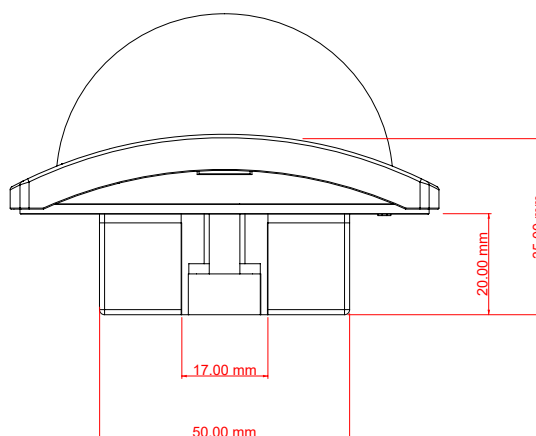

Over Door Light

ZKRUNCORTKLMP10

ZKR

The Over Door Light is located above the patient room door in the corridor. Its half-sphere shape makes it easily noticeable from any angle of view.

The Over Door Light can indicate the call status of the room with up to 7 different colors (red, green blue, cyan, yellow, magenta, and white). It has very low energy consumption with environment-friendly LEDs. It is flush mounted by standard, but a surface montage box can be provided if necessary.

Technical Specification

ZKRUNCORTKLMP10

<i>Weight</i>	56 g
<i>Width</i>	80 mm
<i>Depth</i>	35 mm
<i>Height</i>	80 mm
<i>Light Type</i>	LED
<i>Operating Temperature / Humidity</i>	-20°C +60°C / % 30 %80 RH
<i>Raw Material</i>	PC-ABS-FR
<i>Operating Voltage</i>	12V
<i>LED Colors</i>	Red, Green, Blue
<i>Ports and Slots</i>	1xRJ45
<i>Color</i>	White