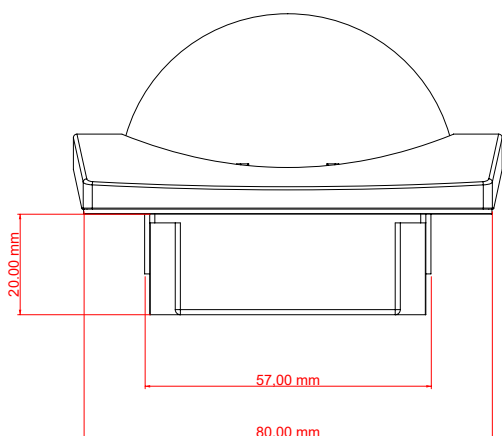

Over Door Light

ZKRUNCORTKLMP10

ZKR

The Over Door Light is located above the patient room door in the corridor. Its half-sphere shape makes it easily noticeable from any angle of view.

The Over Door Light can indicate the call status of the room with up to 7 different colors (red, green blue, cyan, yellow, magenta, and white). It has very low energy consumption with environment-friendly LEDs. It is flush mounted by standard, but a surface montage box can be provided if necessary.

Technical Specification

ZKRUNCORTKLMP10

<i>Weight</i>	56 g
<i>Width</i>	80 mm
<i>Depth</i>	35 mm
<i>Height</i>	80 mm
<i>Light Type</i>	LED
<i>Operating Temperature / Humidity</i>	-20°C +60°C / % 30 %80 RH
<i>Raw Material</i>	PC-ABS-FR
<i>Operating Voltage</i>	12V
<i>LED Colors</i>	Red, Green, Blue
<i>Ports and Slots</i>	1xRJ45
<i>Color</i>	White