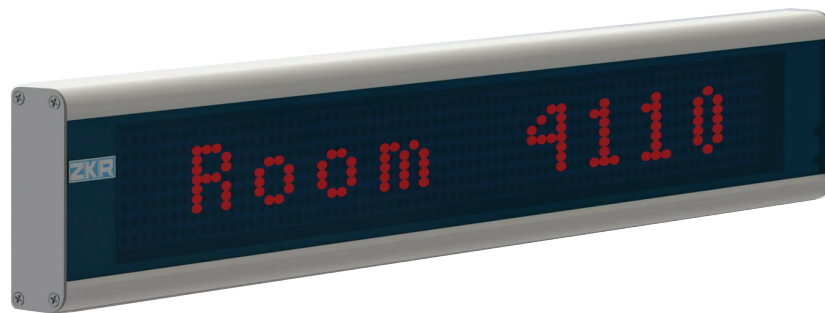

Text Panel

The Text Panel is a scrolling 15-character dot matrix screen. It works with TCP-IP on the network, displays the calls as text, and gives audio alerts. Based on preference it can be set to display only specific types of calls. It works with 110-240 V.

Mounting Bracket

Technical Specification

ZKRUNCIPTXTPNL18

Weight	1.2 kg
Width	800 mm
Depth	30 mm
Height	100 mm
Operating Temperature / Humidity	0°C +40°C / % 30 %80 RH
Power Supply	110-240 V
Display	15 Segment Dot Matrix
Sound	60db Buzzer
Connection	Ethernet
Power Consumption	10W
Operating Voltage	5 V